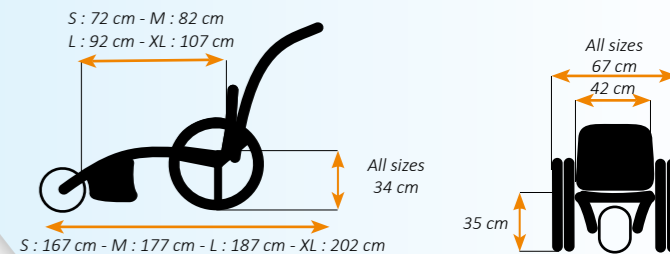

Pair of balloon wheels

Front ski kit & Pair of rear ski

Transport bag & Backrest bag

OPTIONS and technical characteristics

- Foldable and compact.
- Stainless and easy to maintain.
- 4 sizes available : S, M, L and XL. , SWL 130kg
- Colors available :
- Certifications : ARTG 148829