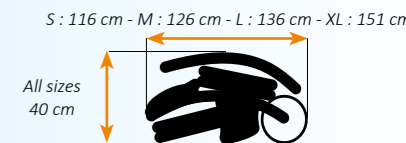

Pair of balloon wheels

Front ski kit & Pair of rear ski

Transport bag & Backrest bag

OPTIONS and technical characteristics

- Foldable and compact.
- Stainless and easy to maintain.
- 4 sizes available : S, M, L and XL. , SWL 130kg
- Colors available :
- Certifications : ARTG 148829