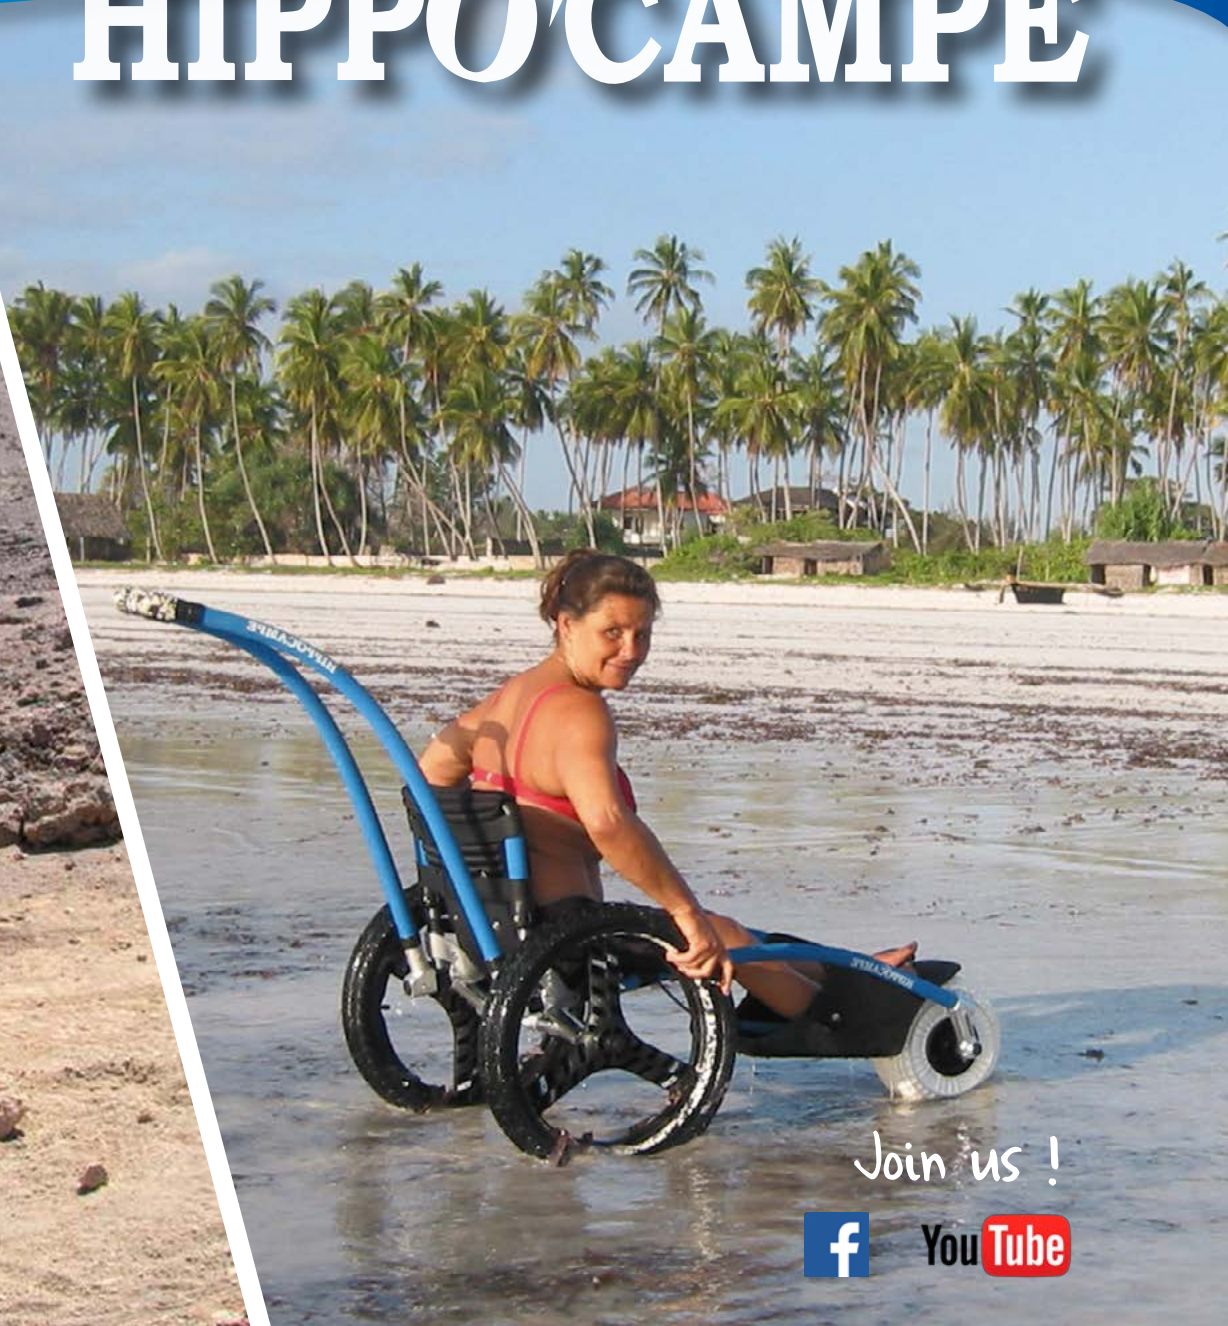

VIPAMAT

www.vipamat.com

Specialist in leisure wheelchairs

HIPPOCAMPE

Join us !

HIPPOCAMPE

« Leisure accessible everywhere to all »

« With the Hippocampe, make your desires a reality. Make your vacations unforgettable. Give in to your all-terrain dreams! A refreshing dip in the sea in the middle of summer, join in family walks again; from the simplest activities to the craziest projects... the Hippocampe is your key ! »

The Hippocampe is a leisure wheelchair that goes with you year-round for your open-air activities.

All-terrain, it goes over sand, pebbles, hiking trails. It floats on water and slides over snow.

On your own or accompanied: with its double rear wheels you can self propell. Another person may use the push bar to push you.

It disassembles quickly, so it is easily transported, you can take it everywhere with you (car, plane, boat...).

Fashionable and recreational, the Hippocampe has a great design. It fits in perfectly with the leisure and vacation universe.

The Hippocampe goes around the world, take it for a test-ride on hundreds of beaches in France and throughout the world. (The list of beaches is available on our website www.vipamat.com). A general-purpose solution making all tourist and leisure sites accessible.